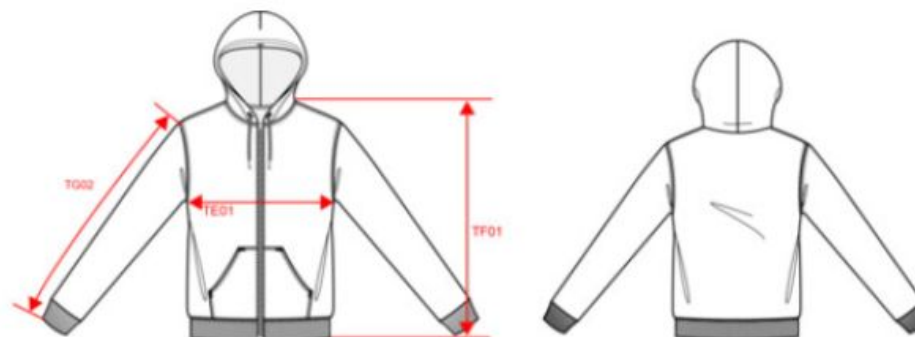

yellow

20.K479 | Kariban

K 479

Mikina s kapucí

Velikostní tabulka:

KARIBAN

Dimensions (cm)

Measurements in cm	XS	S	M	L	XL	XXL	3XL	4XL
TE01 - 1/2 chest width at 1.5cm below armhole	49.00	52.00	55.00	58.00	61.00	64.00	67.00	70.00
TF01 - Total height from HSP	69.00	71.00	73.00	75.00	77.00	79.00	81.00	83.00
TG02 - Long sleeve length	60.50	61.50	62.50	63.50	64.50	65.50	66.50	67.50