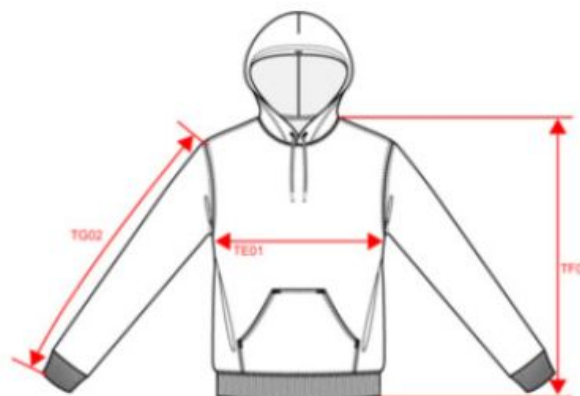

20.K473 | Kariban

K 473

Dámská mikina s kapucí

Velikostní tabulka:

KARIBAN

Dimensions (cm)

Measurements in cm	XS	S	M	L	XL	XXL
TE01 - 1/2 chest width at 1.5cm below armhole	45.00	48.00	51.00	54.00	57.00	60.00
TF01 - Total height from HSP	62.00	64.00	66.00	68.00	70.00	72.00
TG02 - Long sleeve length	59.00	60.00	61.00	62.00	63.00	64.00

white