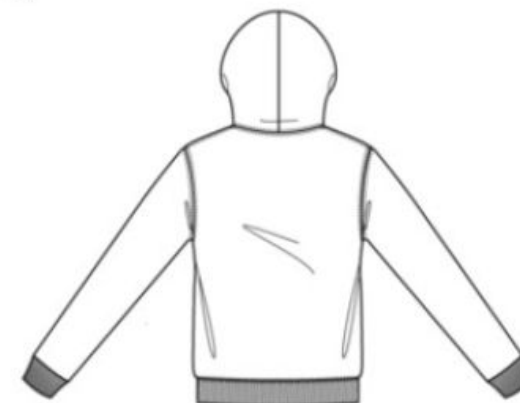

20.K473 | Kariban

K 473

Dámská mikina s kapucí

Velikostní tabulka:

KARIBAN

Dimensions (cm)

Measurements in cm	XS	S	M	L	XL	XXL
TE01 - 1/2 chest width at 1.5cm below armhole	45.00	48.00	51.00	54.00	57.00	60.00
TF01 - Total height from HSP	62.00	64.00	66.00	68.00	70.00	72.00
TG02 - Long sleeve length	59.00	60.00	61.00	62.00	63.00	64.00

white